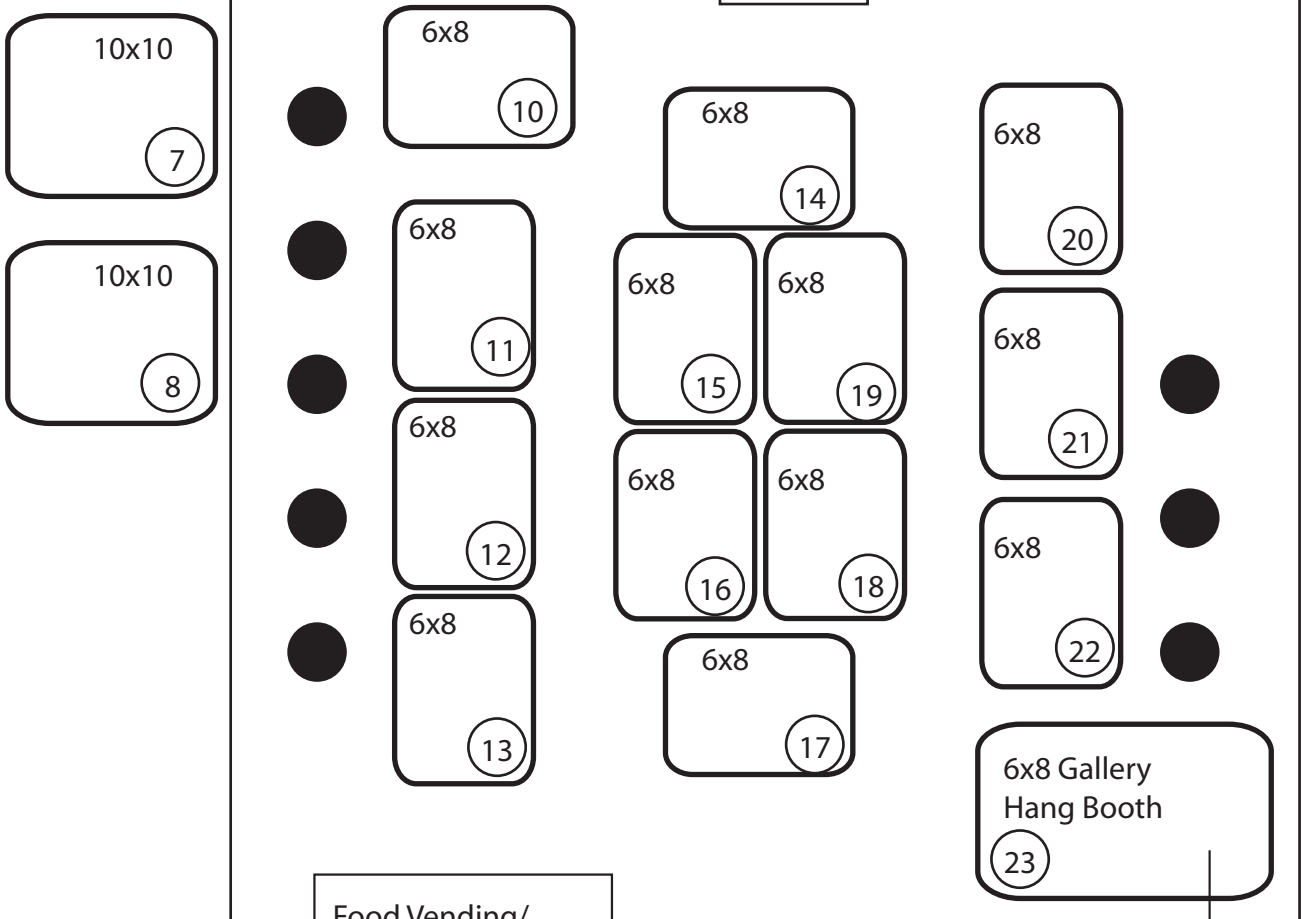

Manager

Date

This booth gets to hang their work from each of the pillars (black dots) around the room